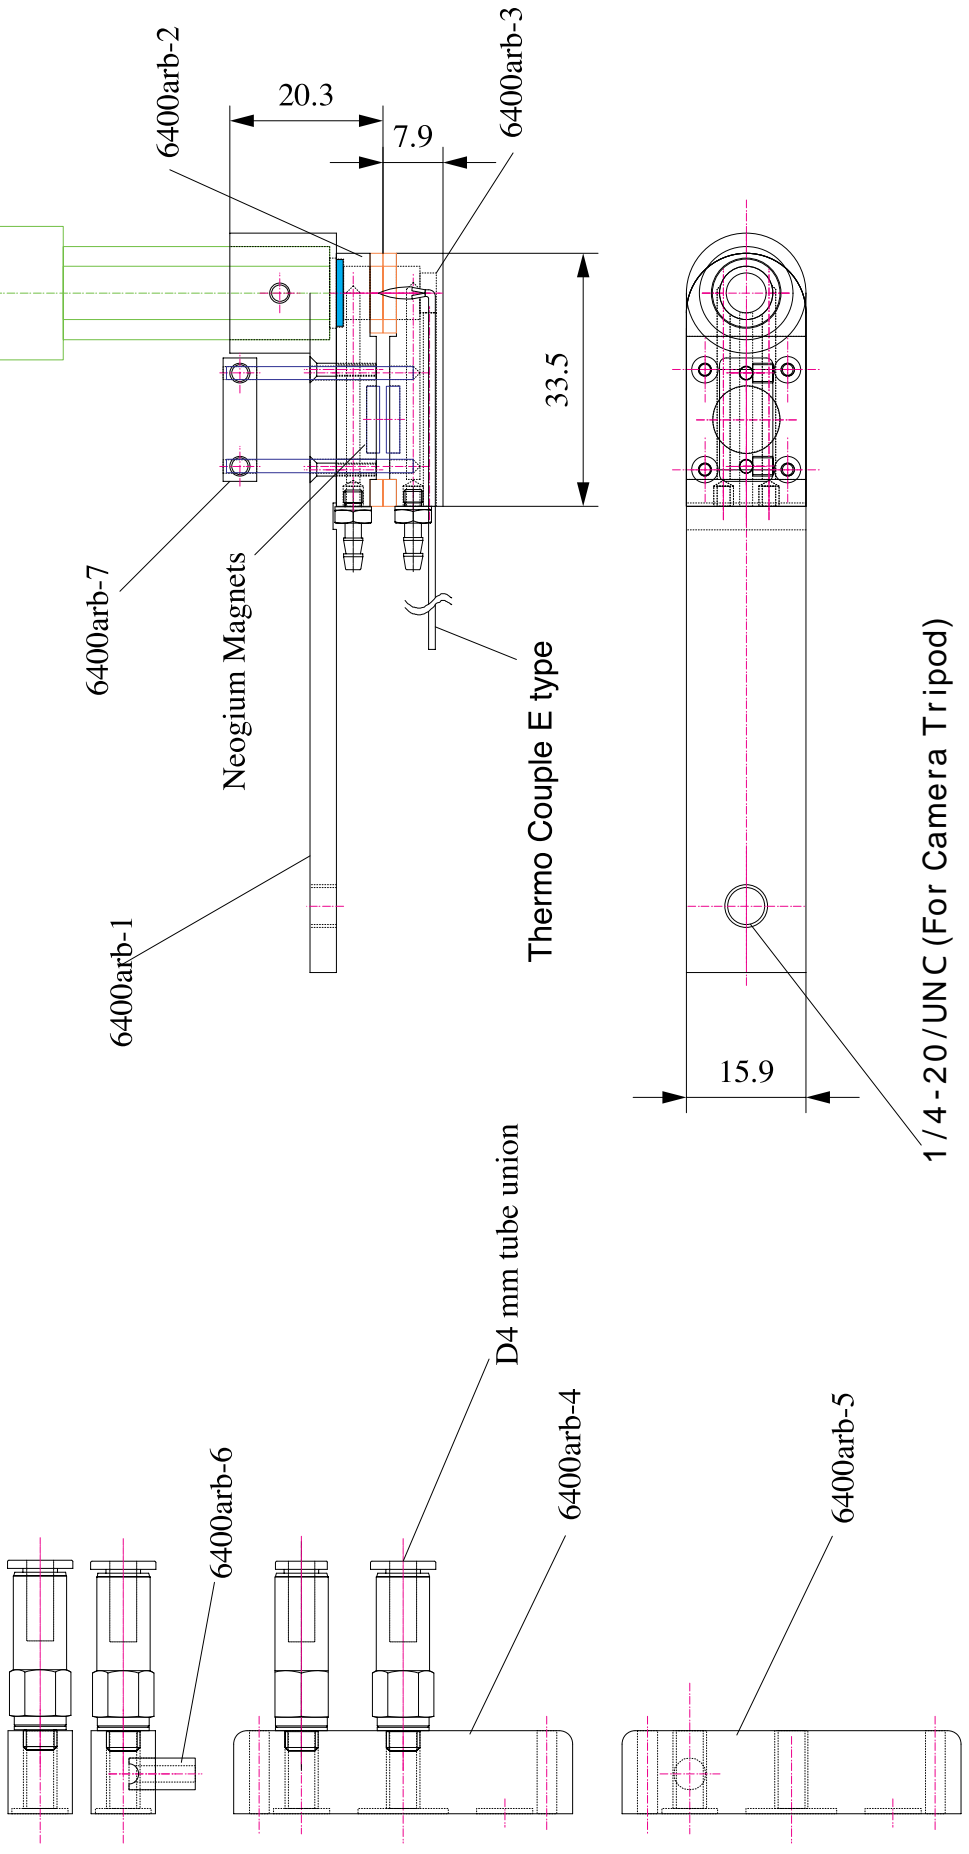

Scale	Material	Paint	Name	arabidopsis-chamber
1/1	A2017	Hard Alumite BK	Model No.	6400arb-C
	Design Changed	Date	Environmental measurement Japan	
		2006.06.15	H.Katayama	

Chamber diameter 8mm
(Can be changed to the order)

1/4-20/UNC (For Camera Tripod)